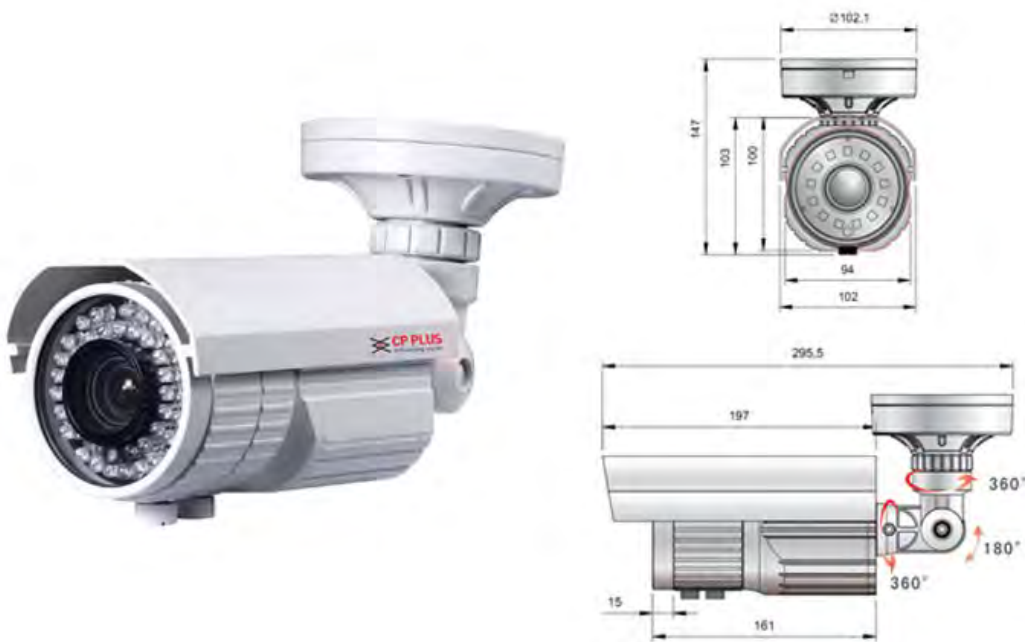

CP- EAC-TY70MVFL5W-E

High Resolution Vari-Focal WDR IR Bullet Camera - 50 Mtr.

Main Features

- 1/3" Sony Super HAD II
- 700 TVL High Resolution Camera
- Color: 0.1 Lux @ F1.2, B/W : 0.001 Lux @ F1.2
- 2.8~12 mm Vari-Focal Auto Iris Lens
- IR Range of 50 Mtrs with 72 LED's
- AGC, AES, BLC, HLC, Mirror, Privacy Masking and Motion Detection
- Sens Up, WDR, 2D-DNR, 3D-DNR, LSC, DIS and Eclipse
- Weather Resistant IP 66 Housing
- CE, FCC and RoHS Certified

CP- EAC-TY70MVFL5W-E

High Resolution Vari-Focal WDR IR Bullet Camera - 50 Mtr.

Feature

Image Sensor
 Pixels
 Resolution
 Min. Illumination
 S/N Ratio
 Electronic Shutter
 Lens
 Gamma Correction
 White Balance (AWB)
 Gain Control (AGC)
 Back Light Compensation
 Day & Night (ICR)
 IR
 WDR
 Sync
 Video Output
 Special Functions
 Power Supply
 Power Consumption
 IP Rating
 Dimensions
 Weight
 Operating Temperature
 Certifications

Specification

1/3" Sony Super HAD II
 PAL:976(H)×582(V) NTSC:976(H)×494(V)
 700 TVL
 Color: 0.1 Lux @F1.2, B/W: 0.001 Lux @ F1.2, 0 Lux(IR on)
 more than 50dB
 1/50 - 1/10000 Sec
 2.8~12 mm Vari-Focal Auto Iris
 0.45
 ATW/PUSH/User1/User 2/Manual/PUSH LOCK
 Auto AGC/AGC+Slow Shutter
 ON/OFF Selectable
 Day/Auto/Night
 72 LEDs, Upto 50 Mtrs
 Low/Middle/High
 Internal/External Line Lock
 1.0 Vp-p/75 ohm
 OSD, Camera ID, Camera Title, Mirror, Privacy Masking=7, Motion Detection=4, Sens-Up(Low Shutter)=x256, 2D-DNR, 3D-DNR, LSC, DIS, ECLIPSE
 DC 12V ± 5%
 <12W
 IP66
 295.5mm x 102mm x 147mm
 1500g
 -20~50 °C
 CE, FCC, RoHS