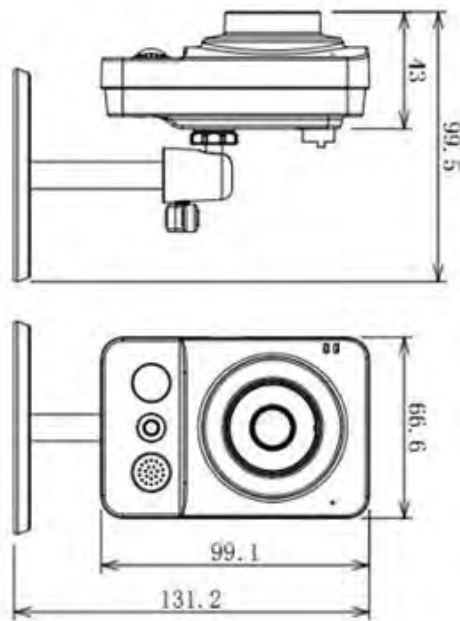

## 1 MP HD IR IP Cube Camera

### Main Features

- 1/4" 1 Megapixel CMOS Image Sensor
- H.264 & MJPEG dual-stream encoding
- Max 25/30fps@720P(1280×720)
- DWDR, Day/Night, 3DNR, Auto iris, AWB, AGC, BLC
- 3.6mm fixed lens
- PIR Sensor Range upto 6Mtr.
- IR Range of 10 Mtr.
- CE, FCC & RoHS Certified