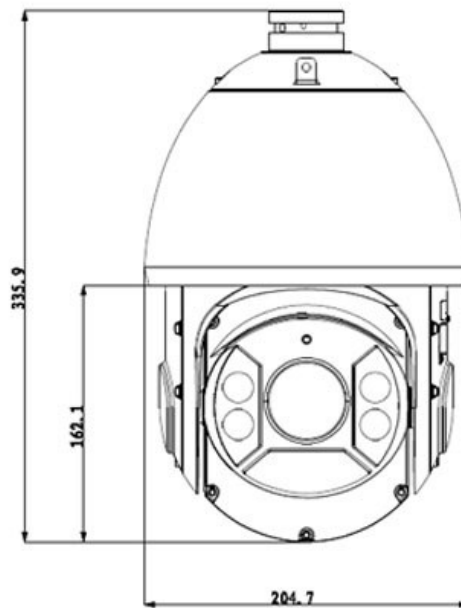

CP- UNP-3020SL10
2MP Full HD IP PTZ Camera