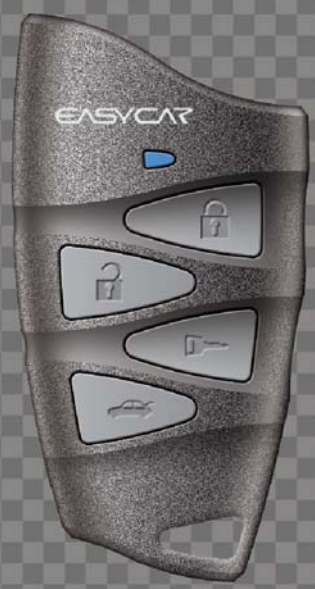

1Way Remote : RE1

BASIC SET UP Alarm (MODEL: E1-A)

- E1 remote
- 1 Way FM antenna
- main
- Wire harness
- Gift box
- User guide
- Installation guide

Water-proof 1 way remote,
featuring coarse texture,
and innovative button layout

Optional Features By YOUR Choice

- Alarm+ Starter(Model: E1)
- Armed LED
- 2Step 1Volume shock sensor
- Melody speaker

※Basic Set up Alarm (Model:E1-A) has the following features: FM/433.92Mhz · Arm (Door Lock) · Disarm (Door Unlock) · Aux output · Driving Door Lock · Ignition kill · Panic Mode · Passive · Query Function · Start kill · Time to rearm · Trunk Release · Valet